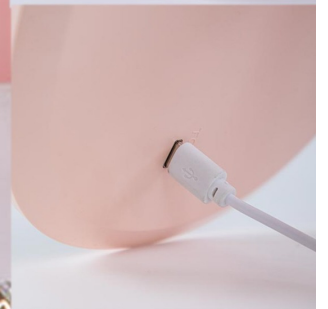

BBM ALIA
Bright Beauty Mirror

BBM-9911

Peach Pink

Milky White

Mirror with Rechargeable LED Lights

Kawaii-Q

KQ-0401
216pc
Pocket Mirror
with Keychain
(12pc/box, 18 box ctn)