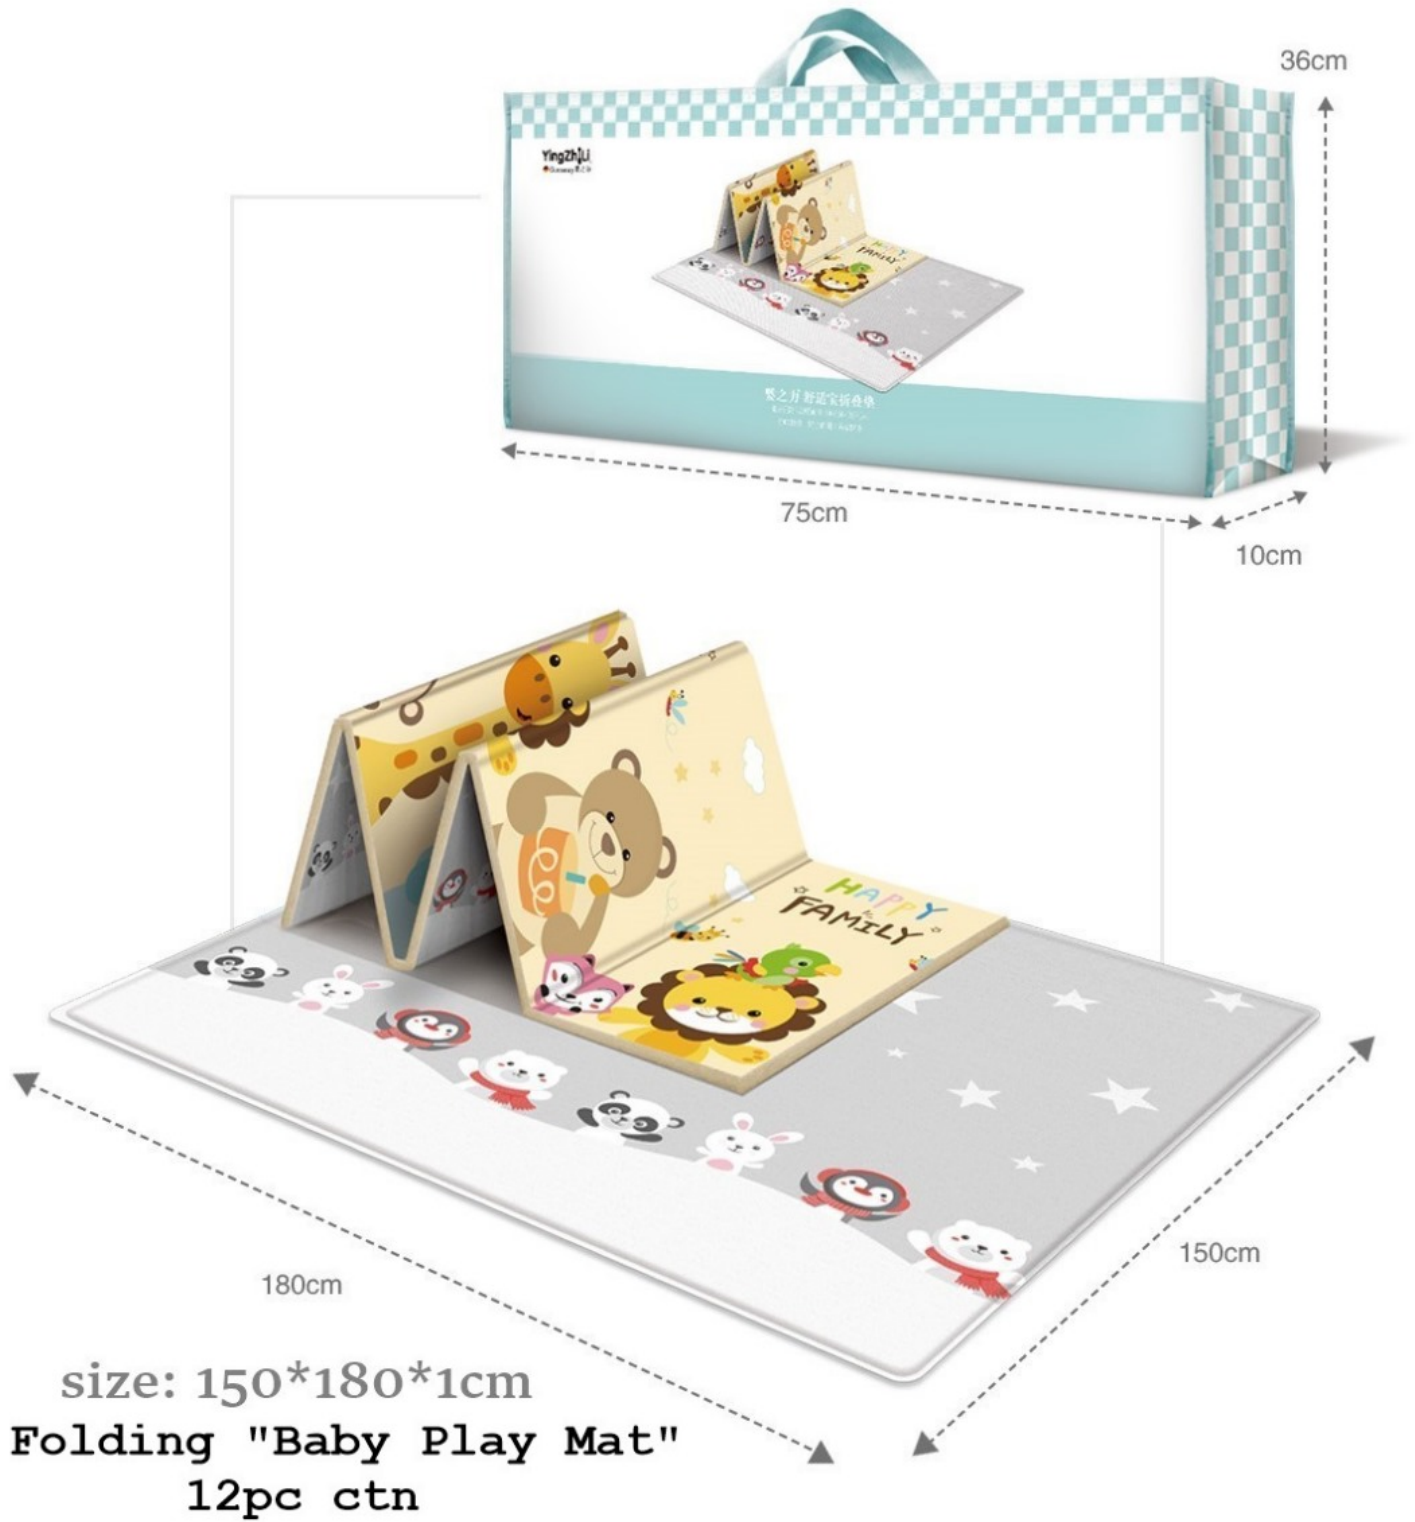

D12 - Forest Animal

Folding "Baby Play Mat" 12pc ctn

size: 150*180*1cm

D23 - Cute Baby Happy Family

S8 - Letter Learning

Folding "Baby Play Mat"
10pc ctn

size: 200*180*1cm

S60 - Space Night

Folding "Baby Play Mat" 12pc ctn

size: 150*180*1cm